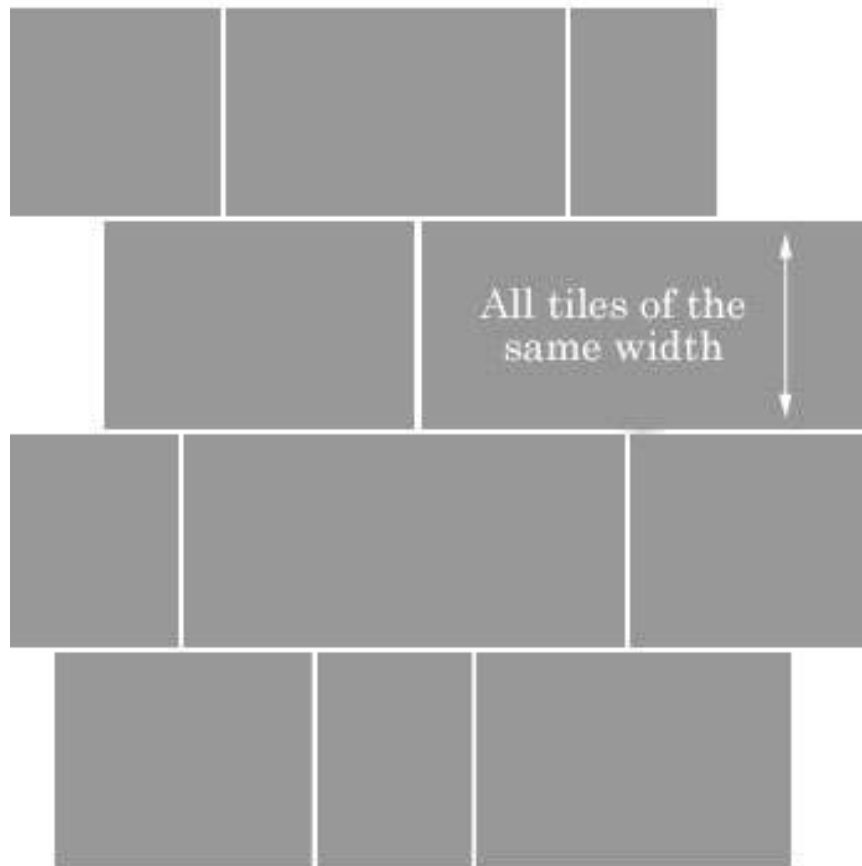

RANDOM LENGTHS / FREE LENGTHS

All tiles will be of the same width but various different lengths.
These should be laid in rows of the same width. The pattern created
by the differing lengths will vary between each stone.